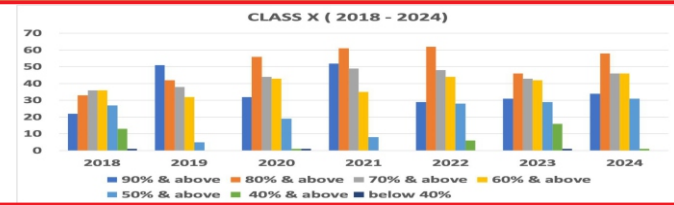

Admission Process: Admission is based on the merit list of assessment test.

Students and School Demographics: Total Present Strength: 2500

School's Augmented AISSE & AISSCE Result (CBSE)

Having a strong academic standard is the base of the school education, which is the strongest pillar without which the school can't stand in today's society. Over the years, we are extremely proud of our results with dignity as it have been 100% since our first batch of class X (2001) and XII (2003). The highest percentage in class X has been 98.2% (Ms. Surbhi Singla) and XII 99.6% (Ms. Gaurangi Chawla All India Rank II - 2019). Besides this, we have had a number of District and State Level Toppers too.

Subject offered till Grade X

- Hindi
- English
- Mathematics (Basic/Standard)
- Science
- Social Science
- Computer App. & AI
- Sanskrit/Punjabi (Optional III Language)
- Painting